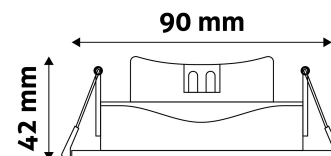

PRODUCT SIZE

Diameter: 90mm
Height: 90mm
Cut out size: 75-85mm

CARDBOARD BOX

EAN: 5999097916125
Packaging: 1/b 100/c 1600/p
Dimensions: 125mm x 105mm x 53mm
Net weight: 81g
Gross weight: 107g

CARTON

EAN: 5999097916132
Packaging: 1/b 100/c 1600/p
Dimensions: 640mm x 290mm x 440mm
Net weight: 8.1kg
Gross weight: 10.7kg

PALLET EXAMPLE

Height:
Width: 120cm (std Euro pallet)
Mepth: 80cm (std Euro pallet)
Cartons per pallet: 16carton/pallet
Cartons per row:
Net weight: 129.6kg
Gross weight: 171.2kg

PRODUCT PICTURE

PRODUCT OUTLINE