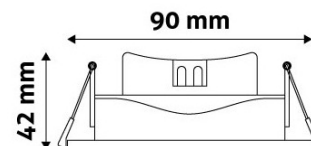

PRODUCT OUTLINE