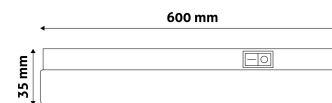

PRODUCT OUTLINE