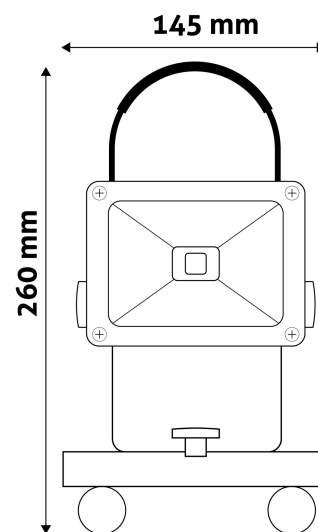

PRODUCT OUTLINE