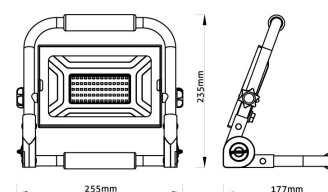

PRODUCT OUTLINE