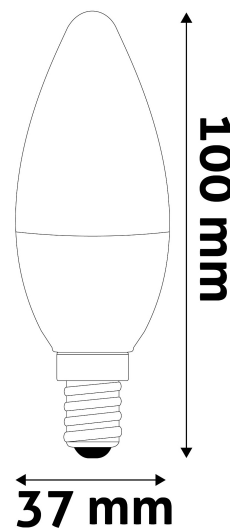

PRODUCT OUTLINE