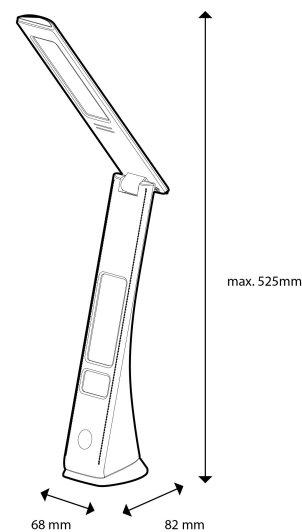

BOX PICTURE

TECHNICAL DETAILS

Wattage: 7W
Voltage: 220-240V
Built-in battery: No
Beam angle: 170°
Dimmability: Yes
Lumen output: 450lm
Color temperature: 5 000K
Lifetime: 30 000h
Energy class: G
Type of LED: SMD2835
Number of LEDs: 32pcs
CRI: 80
IP standard: IP20

Date of issue: 2023-01-20
Page: 2/4

PRODUCT SIZE

Width: 68mm
 Height: 310mm
 Depth:

PRODUCT PICTURE

CARDBOARD BOX

EAN: 5999097918549
 Packaging: 1/b 20/c 500/p
 Dimensions: 98mm x 336mm x 82mm
 Net weight: 565g
 Gross weight: 681.5g

CARTON

EAN: 5999097918556
 Packaging: 1/b 20/c 500/p
 Dimensions: 410mm x 370mm x 423mm
 Net weight: 11.3kg
 Gross weight: 13.63kg

PRODUCT OUTLINE

PALLET EXAMPLE

Height:
 Width: 120cm (std Euro pallet)
 Depth: 80cm (std Euro pallet)
 Cartons per pallet: 25carton/pallet
 Cartons per row:
 Net weight: 282.5kg
 Gross weight: 340.75kg