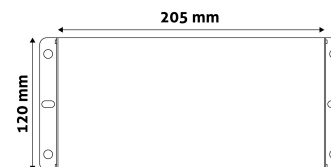

PRODUCT OUTLINE