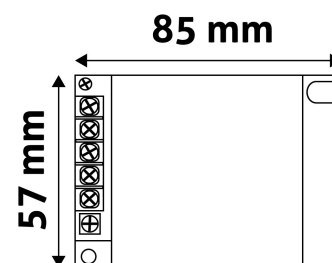

PRODUCT OUTLINE