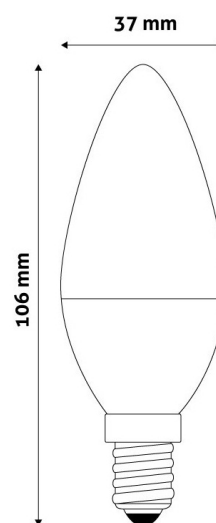

PRODUCT OUTLINE