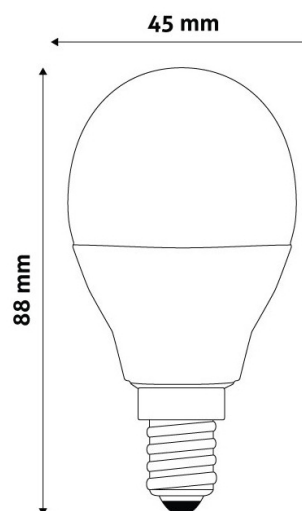

Wattage: 5.5W
Voltage: 220-240V
Beam angle: 240°
Dimmability: Yes
Lumen output: 470lm
Color temperature: RGB+W
Lifetime: 25 000h
Energy class:
CRI: 80
IP standard: IP20

BOX PICTURE

Avide Smart LED Mini Globe 5.5W RGB+W WIFI APP Control

Page: 2/3

PRODUCT SIZE

Diameter: 45mm
Height: 88mm

CARDBOARD BOX

EAN: 5999097918082
Packaging: 1/b 50/c 1200/p
Dimensions: 180mm x 180mm x 60mm
Net weight: 43g
Gross weight: 105g

CARTON

EAN: 5999097918099
Packaging: 1/b 50/c 1200/p
Dimensions: 430mm x 200mm x 795mm
Net weight: 2.15kg
Gross weight: 5.25kg

PALLET EXAMPLE

Height:
Width: 120cm (std Euro pallet)
Mepth: 80cm (std Euro pallet)
Cartons per pallet: 24carton/pallet
Cartons per row:
Net weight: 51.6kg
Gross weight: 126kg

PRODUCT PICTURE

PRODUCT OUTLINE